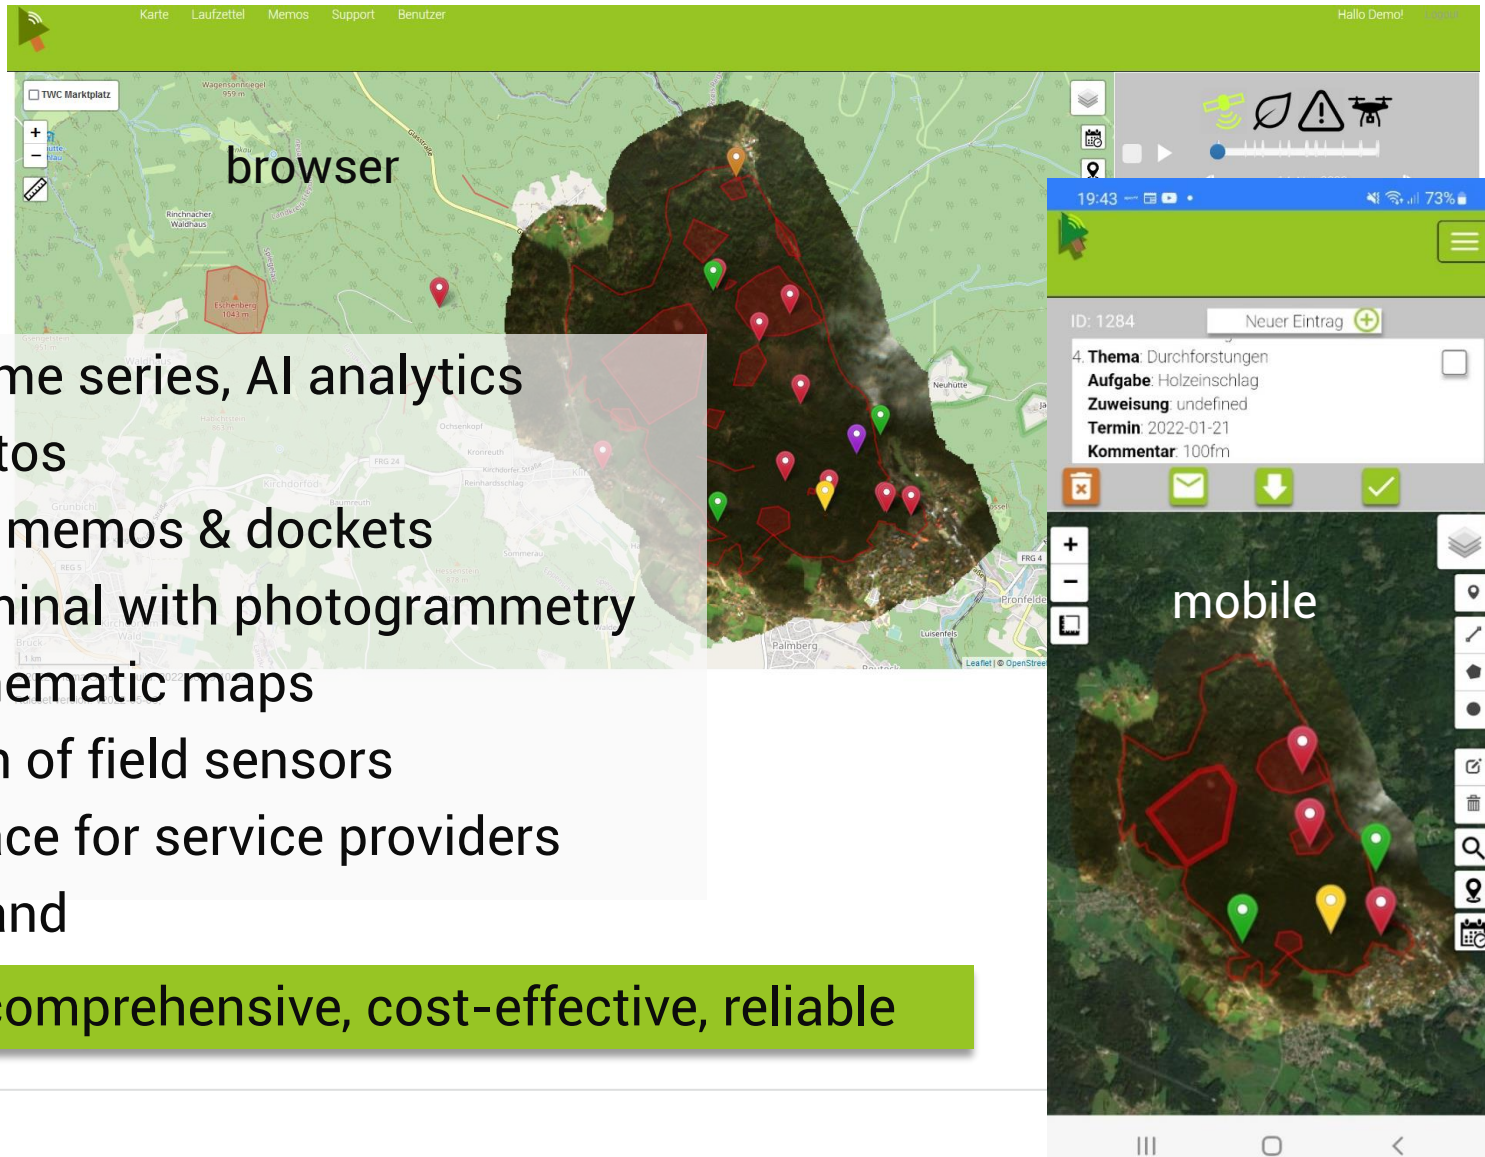

# Development and operations of the forestry & environmental portal Tama WaldCursor, deploying EODC

- Remote sensing in a nutshell
  - from science in the 1980s to becoming a feature in the 2020s
- Forestry and environmental care
  - trees and woods back to center-stage
- Portals: Access to ‚back-end technologies‘ by a simple front-end like a browser and a smart phone
- EODC turning out our first choice

# Remote sensing in a nutshell

Defense.Science.Taxes

Mapping.Environmental.Ressources

Consumers.Administrations.Industries

# User interface for forestry & environmental care

- Satellite time series, AI analytics
- Aerial photos
- Geocoded memos & dockets
- Drone terminal with photogrammetry
- Tailored thematic maps
- Integration of field sensors
- Market place for service providers
- and, and, and