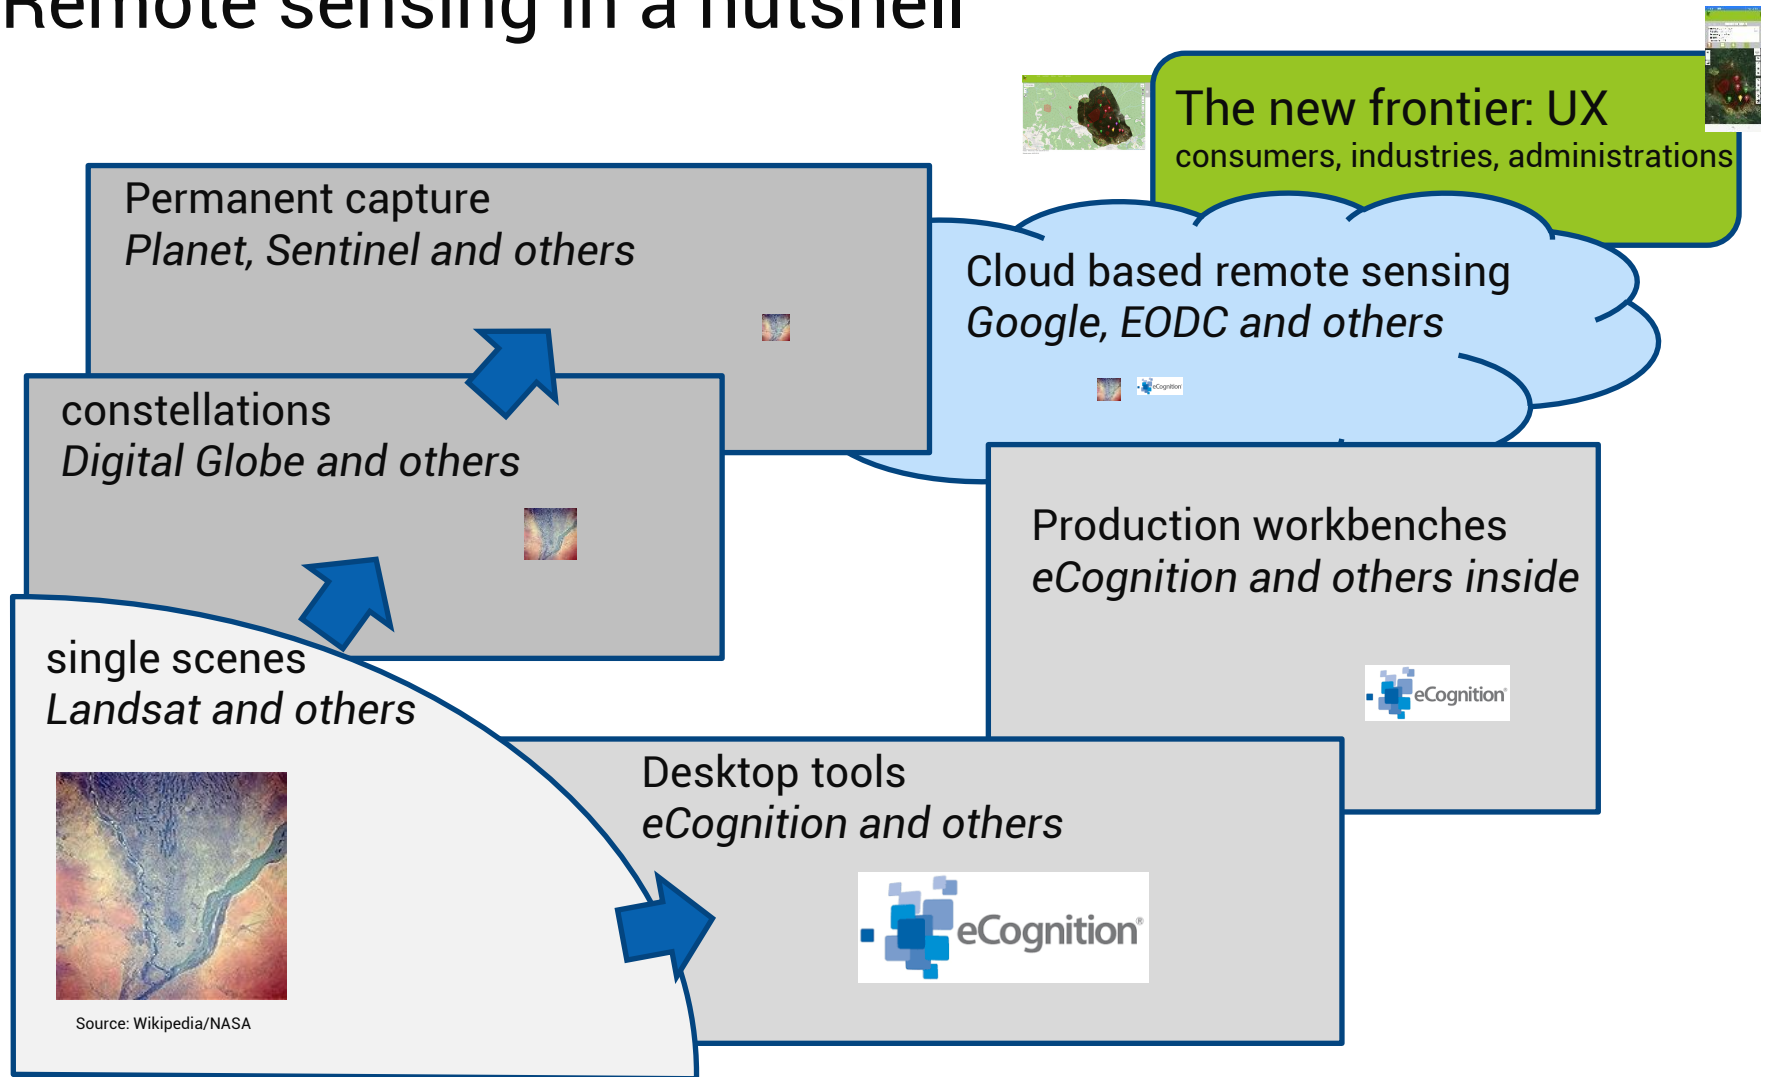

Remote sensing in a nutshell

Defense.Science.Taxes

Mapping.Environmental.Ressources

Consumers.Administrations.Industries